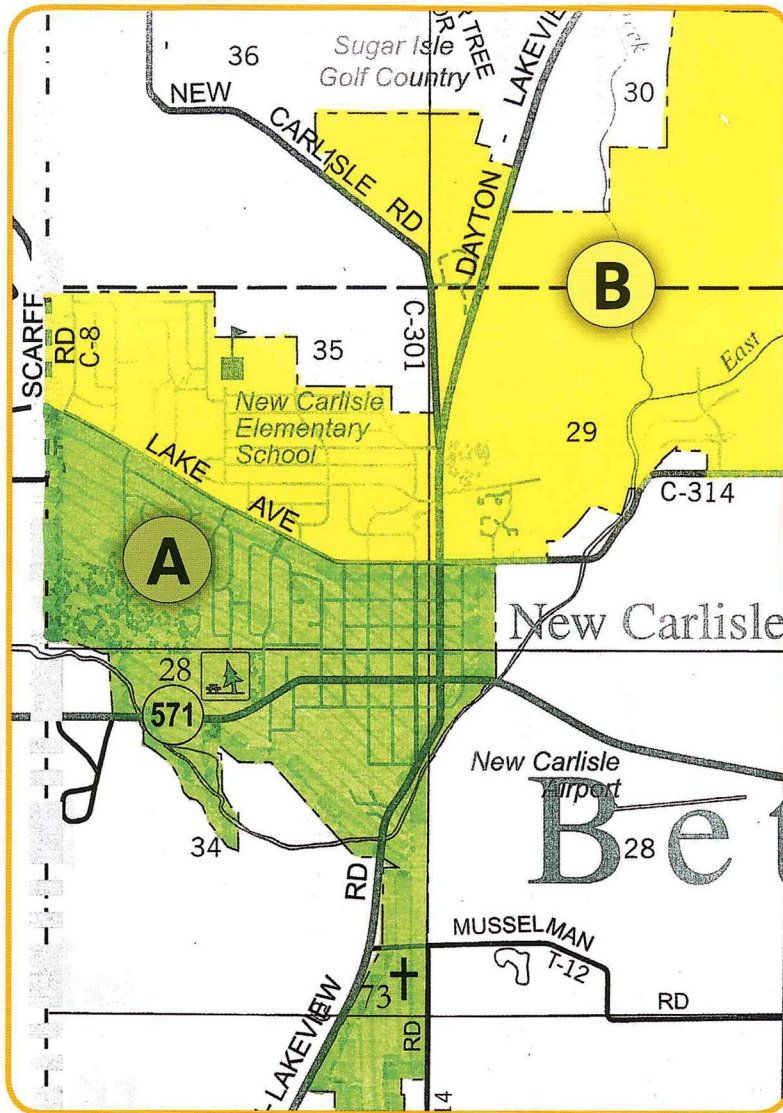

# City of New Carlisle Recycling Collection Areas

## December 2017 - November 2018 Collection Schedule (Your pickup day is Monday)

**A** area A includes homes on the South Side of Lake Ave.

**B** area B includes homes on the North Side of Lake Ave.

Please see Collection Schedule for your collection dates.

If your house is located on the North Side of Lake Avenue, your RECYCLING COLLECTION DAY will be on the yellow days (see calendar). If your house is located on the South Side of Lake Avenue your RECYCLING COLLECTION DAY will be on the green days (see calendar).

- = Observed Holiday Service Delayed 1 Day
- = Monday - Area A Recycling Week
- = Monday - Area B Recycling Week